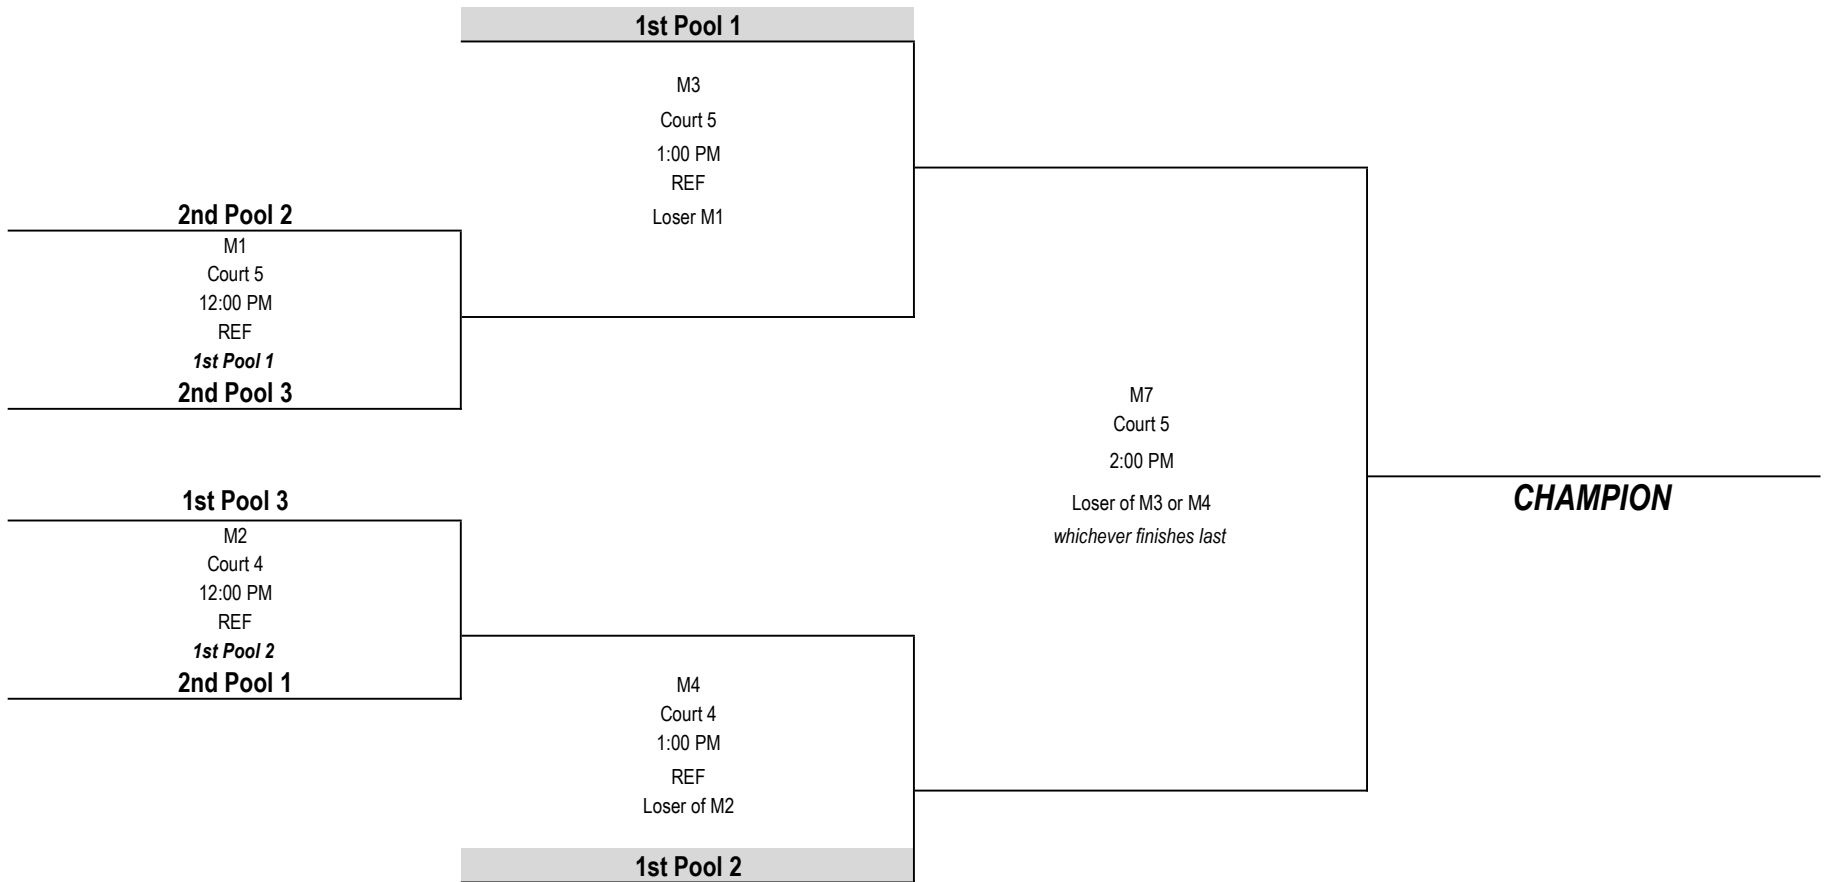

14 Gold

Dig the Season Classic

Saturday, December 17, 2014

Blocksport

Indicates that your team will officiate a match before you play.

Losing Teams are expected to stay and officiate the match following theirs on the same court.

When in doubt please ask the Tournament Director.