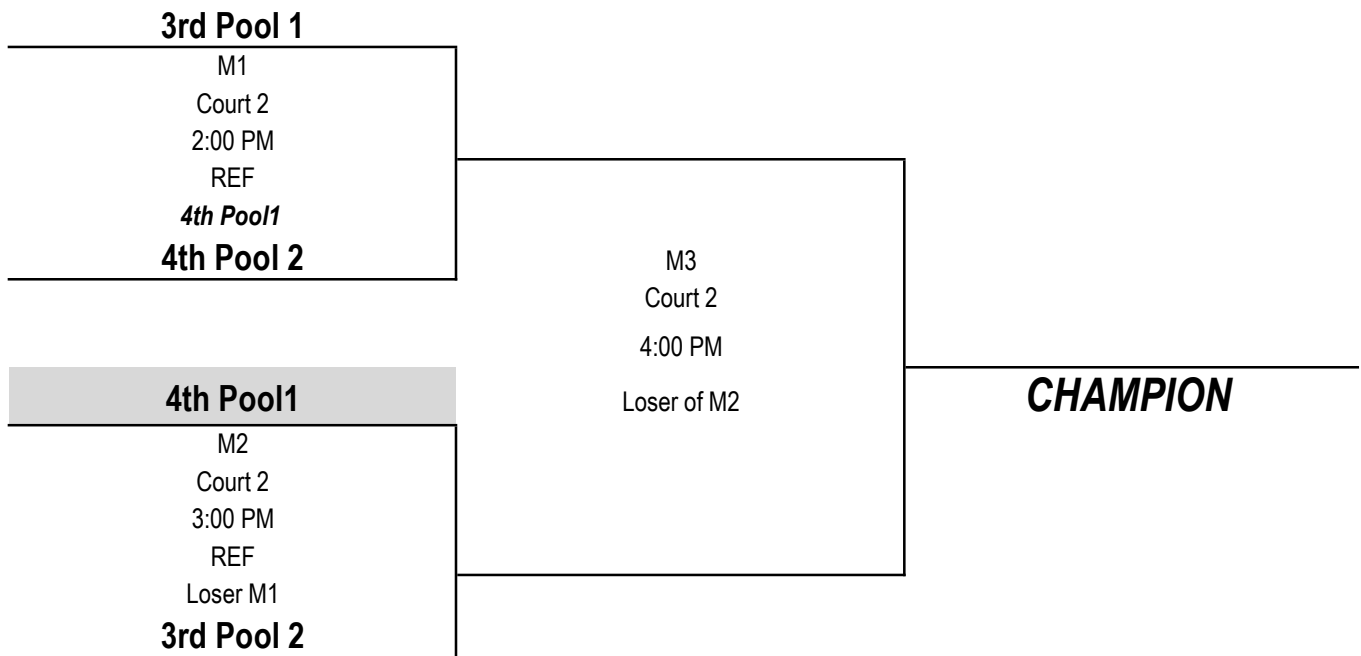

12 Silver

Dig the Season Classic

Saturday, December 17, 2014

Blocksport

Indicates that your team will officiate a match before you play.

Losing Teams are expected to stay and officiate the match following theirs on the same

When in doubt please ask the Tournament Director.